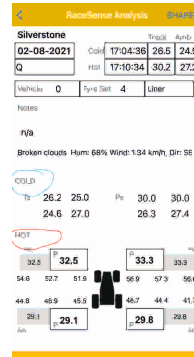

- Gauge mode for single tyre sampling/adjust
- Multi-tyre mode (set starting tyre and direction)
- Offset mode for secret readings
- Android and iPhone apps
- App senses location, weather, wind conditions
- Add car number and notes
- Ambient temperature
- Mark as Hot/Cold run, Tyre set no, tyre or liner

Electrical

- Autobright OLED display
- Display resolution: normal / high
- Rechargeable by USB
- Export and software upgrade by USB
- Charging time: 2 hours
- Battery lasts > 3 months standby or 24 hours continuous use
- Large memory: stores up to 64 logs

Mechanical

- Anodised, CNC machined case
- Integral chuck and bleed valve
- Rubber buttons, polycarbonate panel
- Water resistant
- 12 month guarantee
- Hard carry case included
- Dimensions: 120 x 80 x 23 mm (inc chuck)
- Weight: 185g
- Case dimensions: 195 x 165 x 45 mm
- Weight inc. case: 450g
- Contents: Carry case, RaceSense Pocket Gauge, USB cable, User guide
- Type K thermocouple probe optional

Date	Location	RFMaxP	RFEndP	RRMaxP	RREndP	LRMaxP	LEndP	LFMaxP
01-12-2019	Brands Hatch	31.8	30.1	33.4	31.2	32.8	31.7	34.5
05-12-2019	Brands Hatch	31.8	30.1	33.4	31.2	32.8	31.7	34.5
01-12-2019	Brands Hatch	55.6	30.1	36.7	34.1	35.3	33.8	35.7
03-12-2019	Silverstone	39.1	31.3	36.2	33.4	41.5	31.2	40.6
08-11-2019	Knockhill	39.1	31.3	36.2	33.4	41.5	31.2	40.6
10-11-2019	Silverstone	44.3	29.5	36.3	30.5	35.8	32.5	34.5
05-12-2019	Cadwell Park	45.1	31.3	46.2	32.5	45.5	31.3	44.5
11-11-2019	Cadwell Park	45.1	31.3	46.2	32.5	45.5	31.3	44.5