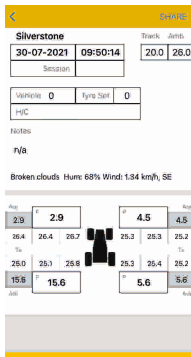

- Gauge mode for single tyre sampling/adjust
- Multi-tyre mode (set starting tyre and direction)
- Offset mode for secret readings
- Android and iPhone apps
- App senses location, weather, wind conditions
- Add car number and notes
- Ambient temperature
- Mark as Hot/Cold run, Tyre set no, tyre or liner

Electrical

- Autobright OLED display
- Display resolution: normal / high
- Rechargeable by USB
- Export and software upgrade by USB
- Charging time: 2 hours
- Battery lasts > 3 months standby or 24 hours continuous use
- Large memory: stores up to 64 logs

Mechanical

- Anodised, CNC machined case
- Integral chuck and bleed valve
- Rubber buttons, polycarbonate panel
- Water resistant
- 12 month guarantee
- Hard carry case included
- Dimensions: 120 x 80 x 23 mm (inc chuck)
- Weight: 185g
- Case dimensions: 195 x 165 x 45 mm
- Weight inc. case: 450g
- Contents: Carry case, RaceSense Pocket Gauge, USB cable, User guide
- Type K thermocouple probe optional

Date	Location	RFMaxP	RFEndP	RRMaxP	RREndP	LRMaxP	LEndP	LFMaxP
01-12-2019	Brands Hatch	31.8	30.1	33.4	31.2	32.8	31.7	34.5
05-12-2019	Brands Hatch	31.8	30.1	33.4	31.2	32.8	31.7	34.5
01-12-2019	Brands Hatch	55.6	30.1	36.7	34.1	35.3	33.8	35.7
03-12-2019	Silverstone	39.1	31.3	36.2	33.4	41.5	31.2	40.6
08-11-2019	Knockhill	39.1	31.3	36.2	33.4	41.5	31.2	40.6
10-11-2019	Silverstone	44.3	29.5	36.3	30.5	35.8	32.5	34.5
05-12-2019	Cadwell Park	45.1	31.3	46.2	32.5	45.5	31.3	44.5
11-11-2019	Cadwell Park	45.1	31.3	46.2	32.5	45.5	31.3	44.5