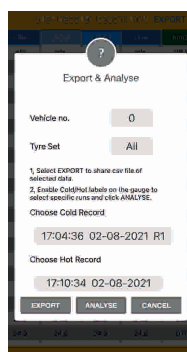

- Gauge mode for single tyre sampling/adjust
- Multi-tyre mode (set starting tyre and direction)
- Offset mode for secret readings
- Android and iPhone apps
- App senses location, weather, wind conditions
- Add car number and notes
- Ambient temperature
- Mark as Hot/Cold run, Tyre set no, tyre or liner

Electrical

- Autobright OLED display
- Display resolution: normal / high
- Rechargeable by USB
- Export and software upgrade by USB
- Charging time: 2 hours
- Battery lasts > 3 months standby or 24 hours continuous use
- Large memory: stores up to 64 logs

Mechanical

- Anodised, CNC machined case
- Integral chuck and bleed valve
- Rubber buttons, polycarbonate panel
- Water resistant
- 12 month guarantee
- Hard carry case included
- Dimensions: 120 x 80 x 23 mm (inc chuck)
- Weight: 185g
- Case dimensions: 195 x 165 x 45 mm
- Weight inc. case: 450g
- Contents: Carry case, RaceSense Pocket Gauge, USB cable, User guide
- Type K thermocouple probe optional

Apps

- iPhone 7 and above, Android 5.5+ with NFC
- Senses location, weather, wind speed and dir
- Ambient temperature and pressure
- Add car number and notes
- Export by email/SMS/WhatsApp
- Ambient temperature and pressure
- Add car & tyre set number and notes
- Analyse hot and cold runs
- Export to csv