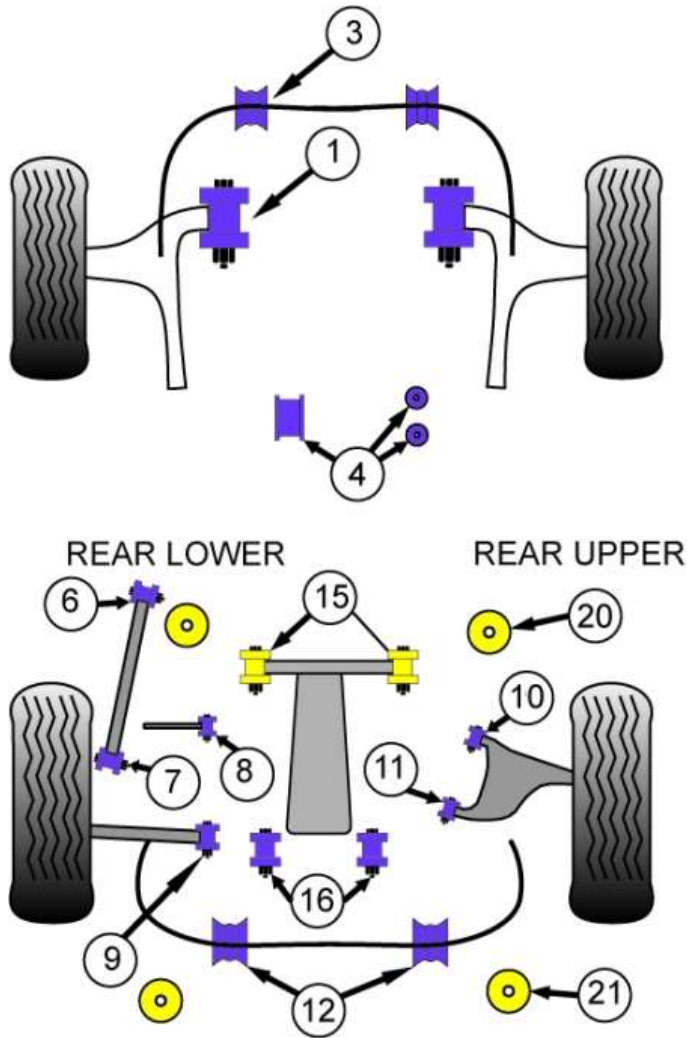

# Impreza WRX & STi GJ, GP (2011-2015)

図番	品番	必要数	定価(税別)	1台分
1	PFF69-501	2	¥4,600	¥9,200
3	PFF69-503-18	2	¥3,500	¥7,000
3	PFF69-503-20	2	¥3,500	¥7,000
3	PFF69-503-21	2	¥3,500	¥7,000
4	PFF69-504	1	¥6,800	¥6,800
6	PFR69-506	2	¥5,000	¥10,000
7	PFR69-507	2	¥4,600	¥9,200
8	PFR69-508	2	¥5,300	¥10,600
9	PFR69-509	2	¥4,500	¥9,000
2	PFF69-702	2	¥5,900	¥11,800
10	PFR69-510	2	¥4,600	¥9,200
10	PFR69-510G	2	¥7,800	¥15,600
11	PFR69-511	2	¥4,600	¥9,200
11	PFR69-511G	2	¥7,800	¥15,600
12	PFR69-512-16	2	¥3,500	¥7,000
12	PFR69-512-18	2	¥3,500	¥7,000
12	PFR69-512-19	2	¥3,500	¥7,000
12	PFR69-512-20	2	¥3,500	¥7,000
13	PFR69-813	2	-	-
15	PFR69-515	2	¥4,600	¥9,200
16	PFR69-516	2	¥9,000	¥18,000
20	PFR69-620	2	¥3,900	¥7,800
21	PFR69-621	2	¥3,900	¥7,800

### 【注意事項】

FR69-510Gは+/-1.0度の範囲で車のキャンバー調整を可能にしますが、PFR69-511Gと組み合わせて使用する必要があります。