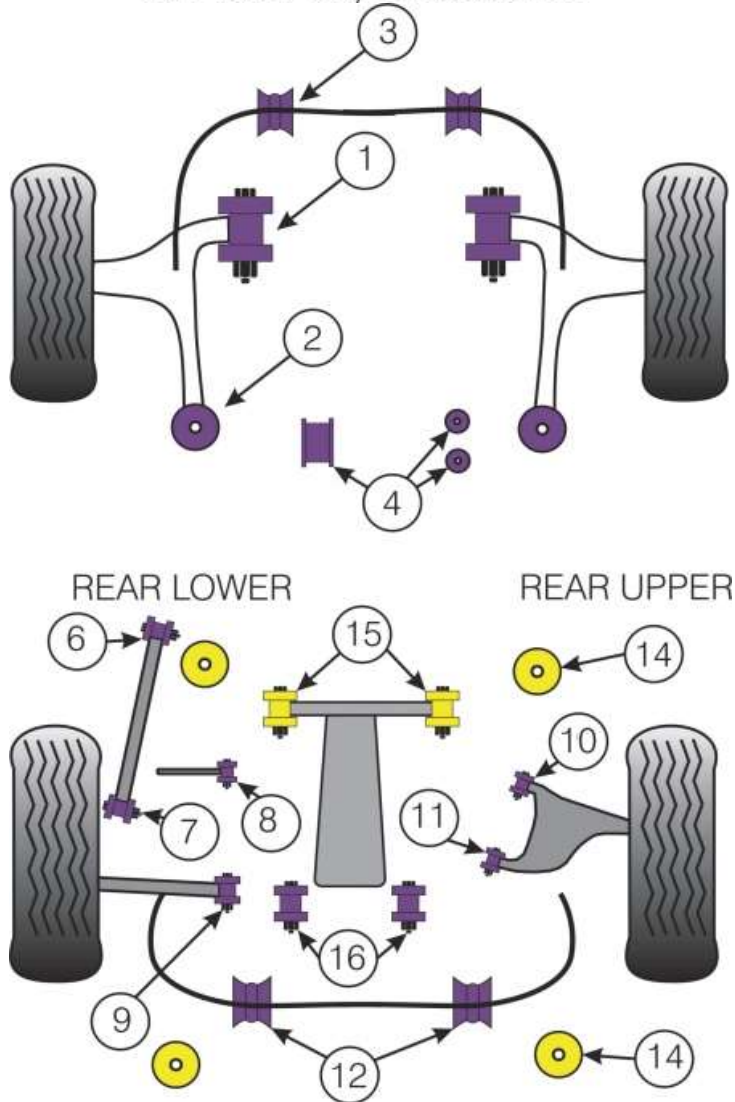

POWERFLEX

Subaru Impreza, including WRX & Sti
GH 10/07-on, GR 02/08-on

図番	品番	必要数	定価(税別)	1台分
N/A	PFA100-14	1	¥3,500	¥3,500
1	PFF69-501	2	¥4,600	¥9,200
2	PFF69-502G	2	¥14,800	¥29,600
2	PFF69-702	2	¥6,100	¥12,200
3	PFF69-503-18	2	¥3,500	¥7,000
3	PFF69-503-20	2	¥3,500	¥7,000
3	PFF69-503-21	2	¥3,500	¥7,000
4	PFF69-504	1	¥6,800	¥6,800
6	PFR69-506	2	¥5,000	¥10,000
7	PFR69-507	2	¥4,600	¥9,200
8	PFR69-508	2	¥5,300	¥10,600
9	PFR69-509	2	¥4,500	¥9,000
2	PFF69-702	2	¥5,900	¥11,800
10	PFR69-510	2	¥4,600	¥9,200
10	PFR69-510G	2	¥7,800	¥15,600
11	PFR69-511	2	¥4,600	¥9,200
11	PFR69-511G	2	¥7,800	¥15,600
12	PFR69-512-16	2	¥3,500	¥7,000
12	PFR69-512-18	2	¥3,500	¥7,000
12	PFR69-512-19	2	-	-
12	PFR69-512-20	2	¥3,500	¥7,000
13	PFR69-513	2	-	-
14	PFR69-514	4	¥3,000	¥12,000
15	PFR69-515	2	¥4,600	¥9,200
16	PFR69-516	2	¥9,000	¥18,000

【注意事項】

・PFR69-510Gは±1.0° の範囲で車のキャンバー調整を可能にしますが、PFR69-511Gと組み合わせて使用する必要があります。