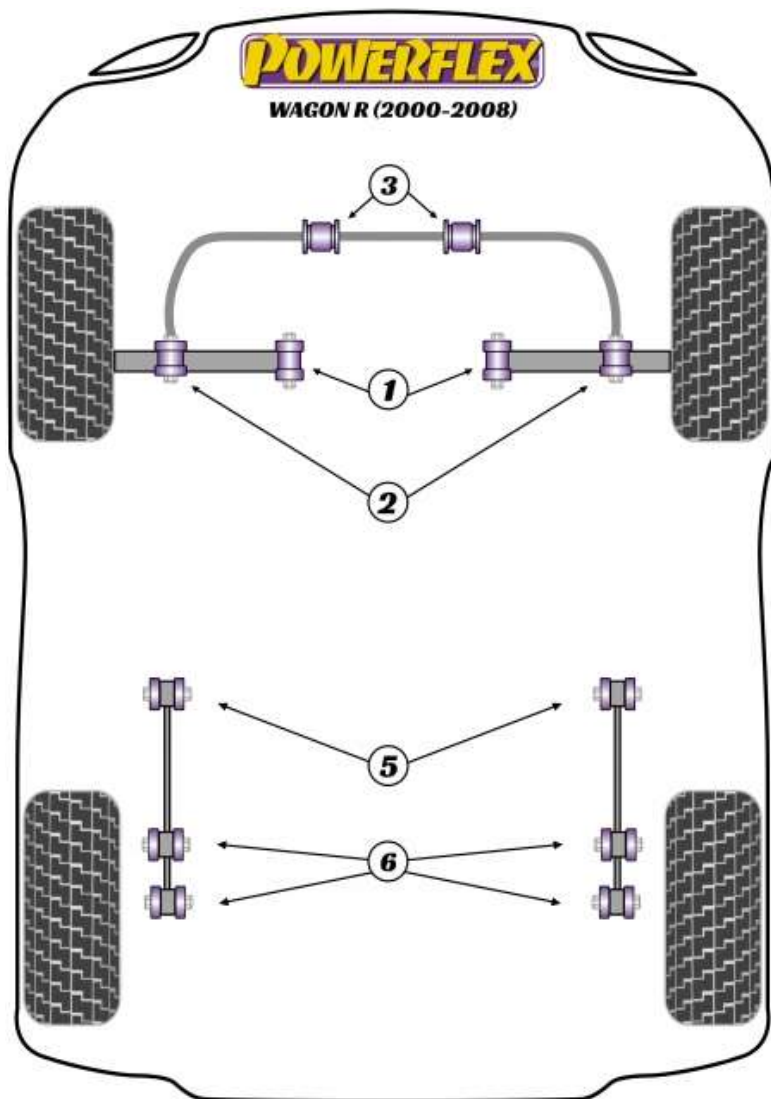

# POWERFLEX

図番	品番	必要数	定価(税別)	1台分
N/A	PFA100-12	1	¥3,700	¥3,700
1	PFF73-201	2	¥4,600	¥9,200
2	PFF73-202	2	¥4,000	¥8,000
3	PFF73-203	2	¥3,300	¥6,600
5	PFR73-205	2	¥4,600	¥9,200
6	PFR73-206	4	¥4,600	¥18,400