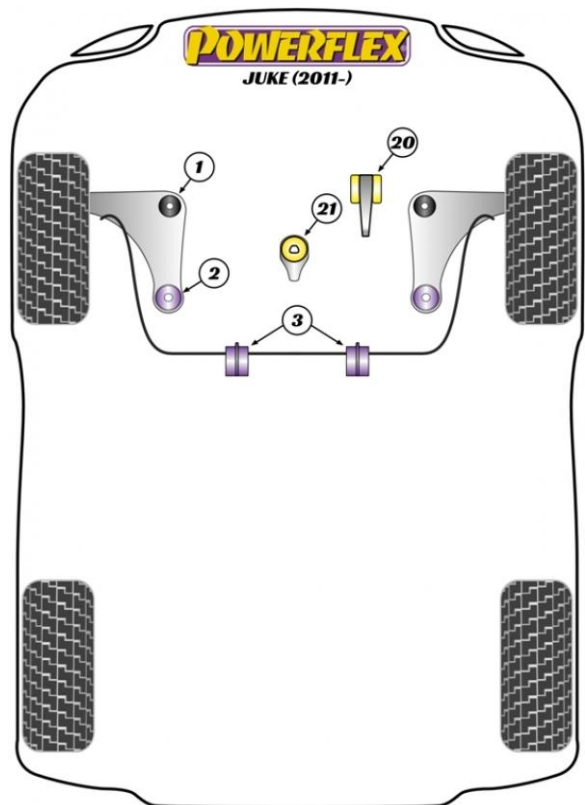

# POWERFLEX

図番	品番	必要数	定価(税別)	1台分
1	PFA100-14	1	¥3,700	¥3,700
1	PFF46-801	2	¥6,400	¥12,800
2	PFF46-802	2	¥6,700	¥13,400
3	PFF46-803-21	2	¥3,300	¥6,600
3	PFF46-803-23	2	¥3,300	¥6,600
20	PFF46-820	1	¥4,800	¥4,800
21	PFF46-821	1	¥4,800	¥4,800
21	PFF46-822	1	¥4,800	¥4,800