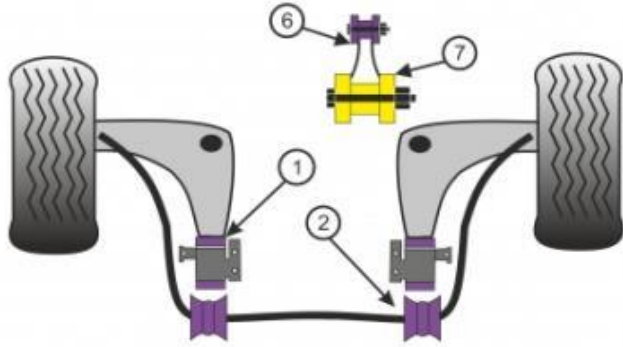

POWERFLEX

Mini Countryman R60 4WD
Mini Paceman R61 4WD

図番	品番	必要数	定価(税別)	1台分
	PF5K-1008	1	¥55,800	¥55,800
1	PFF5-1802	2	¥10,100	¥20,200
2	PFF5-1803-22	2	¥3,500	¥7,000
2	PFF5-1803-23	2	¥3,500	¥7,000
6	PFF5-1824	1	¥5,200	¥5,200
7	PFF5-1820	1	¥7,600	¥7,600
7	PFF5-1821	1	¥4,600	¥4,600
9	PFR5-109	8	¥4,300	¥34,400
10	PFR5-1102	2	¥4,500	¥9,000
10	PFR5-1103	2	¥7,300	¥14,600
11	PFR5-111-16	2	¥2,500	¥5,000
11	PFR5-111-17	2	¥2,500	¥5,000
11	PFR5-111-18	2	¥2,500	¥5,000
15	PFR5-115	2	¥4,300	¥8,600
16	PFR5-1825	2	¥6,100	¥12,200
16	PFR5-1826	2	¥3,100	¥6,200
	BS009K	1	¥6,600	¥6,600