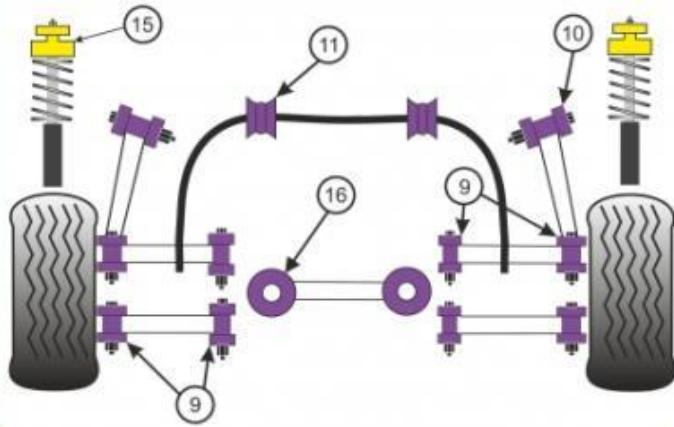

POWERFLEX

Mini Countryman R60 4WD
Mini Paceman R61 4WD

図番	品番	必要数	定価(税別)	1台分
	PF5K-1008	1	¥55,800	¥55,800
1	PFF5-1802	2	¥10,100	¥20,200
2	PFF5-1803-22	2	¥3,500	¥7,000
2	PFF5-1803-23	2	¥3,500	¥7,000
6	PFF5-1824	1	¥5,200	¥5,200
7	PFF5-1820	1	¥7,600	¥7,600
7	PFF5-1821	1	¥4,600	¥4,600
9	PFR5-109	8	¥4,300	¥34,400
10	PFR5-1102	2	¥4,500	¥9,000
10	PFR5-1103	2	¥7,300	¥14,600
11	PFR5-111-16	2	¥2,500	¥5,000
11	PFR5-111-17	2	¥2,500	¥5,000
11	PFR5-111-18	2	¥2,500	¥5,000
15	PFR5-115	2	¥4,300	¥8,600
16	PFR5-1825	2	¥6,100	¥12,200
16	PFR5-1826	2	¥3,100	¥6,200
	BS009K	1	¥6,600	¥6,600