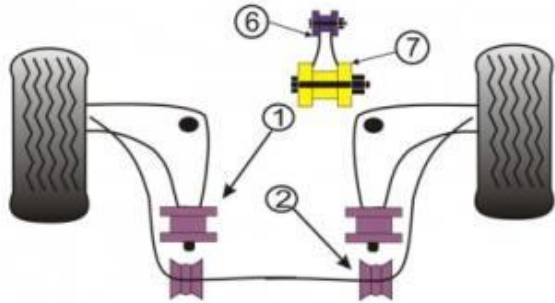

POWERFLEX

Mini Countryman R60,
R61 2WD

図番	品番	必要数	定価(税別)	1台分
	PF5K-1007	1	¥50,000	¥50,000
1	PFF5-1802	2	¥10,100	¥20,200
2	PFF5-1803-22	2	¥3,500	¥7,000
2	PFF5-1803-23	2	¥3,500	¥7,000
6	PFF5-1824	1	¥5,200	¥5,200
7	PFF5-1822	1	¥7,600	¥7,600
7	PFF5-1823	1	¥4,600	¥4,600
7	PFF5-1823R	1	¥4,300	¥4,300
9	PFR5-109	8	¥4,300	¥34,400
10	PFR5-1102	2	¥4,500	¥9,000
10	PFR5-1103	2	¥7,300	¥14,600
11	PFR5-111-16	2	¥2,500	¥5,000
11	PFR5-111-17	2	¥2,500	¥5,000
11	PFR5-111-18	2	¥2,500	¥5,000
15	PFR5-115	2	¥4,300	¥8,600
	BS009K	1	¥6,600	¥6,600