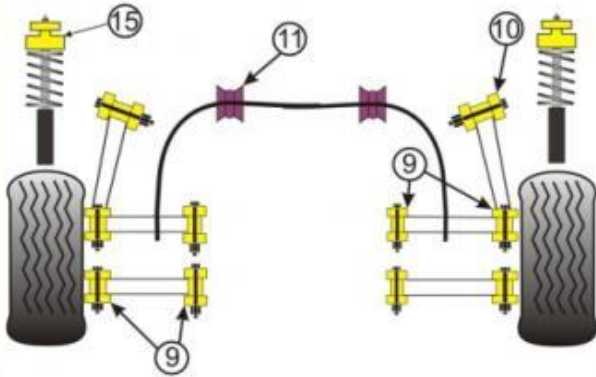

POWERFLEX

Mini Countryman R60,
R61 2WD

図番	品番	必要数	定価(税別)	1台分
	PF5K-1007	1	¥50,000	¥50,000
1	PFF5-1802	2	¥10,100	¥20,200
2	PFF5-1803-22	2	¥3,500	¥7,000
2	PFF5-1803-23	2	¥3,500	¥7,000
6	PFF5-1824	1	¥5,200	¥5,200
7	PFF5-1822	1	¥7,600	¥7,600
7	PFF5-1823	1	¥4,600	¥4,600
7	PFF5-1823R	1	¥4,300	¥4,300
9	PFR5-109	8	¥4,300	¥34,400
10	PFR5-1102	2	¥4,500	¥9,000
10	PFR5-1103	2	¥7,300	¥14,600
11	PFR5-111-16	2	¥2,500	¥5,000
11	PFR5-111-17	2	¥2,500	¥5,000
11	PFR5-111-18	2	¥2,500	¥5,000
15	PFR5-115	2	¥4,300	¥8,600
	BS009K	1	¥6,600	¥6,600