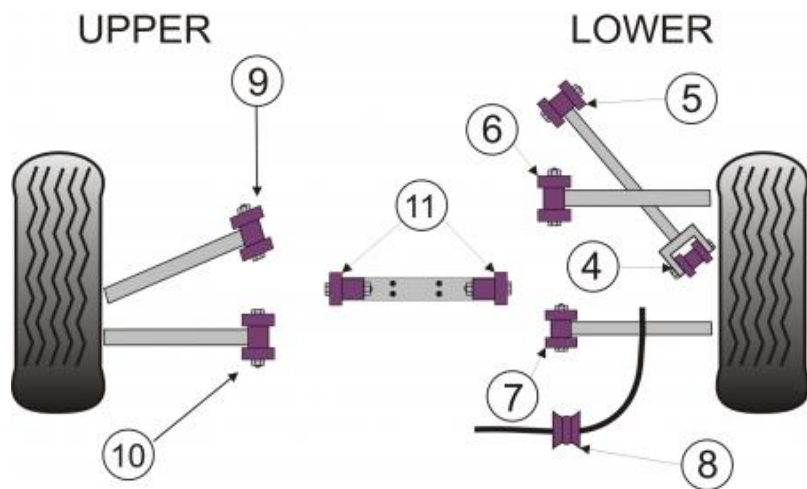

MAZDA MX5
(2005 on)

図番	品番	必要数	定価(税別)	1台分
0	PFF36-400	2	¥5,000	¥10,000
1	PFF36-401	2	¥4,800	¥9,600
2	PFF36-402-21	2	¥3,500	¥7,000
3	PFF36-403	4	¥4,500	¥18,000
4	PFR36-404	2	¥4,500	¥9,000
5	PFR36-405	2	¥4,500	¥9,000
6	PFR36-406	2	¥4,500	¥9,000
7	PFR36-407	2	¥4,500	¥9,000
8	PFR36-408-12	2	¥3,500	¥7,000
9	PFR36-409	2	¥4,300	¥8,600
10	PFR36-410	2	¥4,300	¥8,600
11	PFR36-411	2	¥5,300	¥10,600