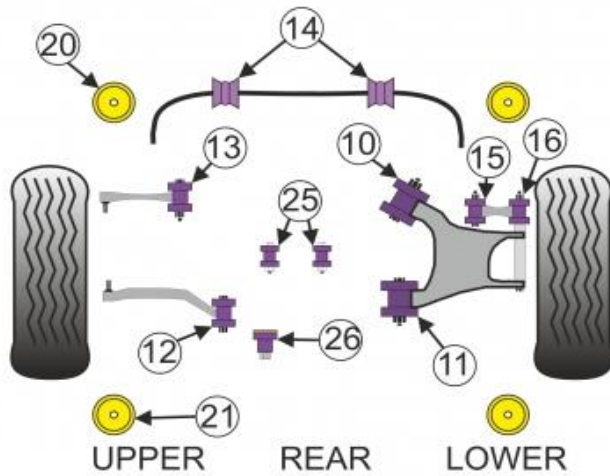

**POWERFLEX**

BMW E63 6 SERIES  
(2003 - 2010)

図番	品番	必要数	定価(税別)	1台分
1	PFF5-701	2	¥6,500	¥13,000
10	PFR5-710	2	¥5,200	¥10,400
11	PFR5-711	2	¥5,700	¥11,400
12	PFR5-712	2	¥6,100	¥12,200
13	PFR5-713	2	¥5,000	¥10,000
14	PFR5-4609-13.5	2	¥4,000	¥8,000
14	PFR5-4609-14.5	2	¥4,000	¥8,000
14	PFR5-4609-18	2	¥4,000	¥8,000
15	PFR5-715	2	¥5,700	¥11,400
16	PFR5-716	2	¥4,600	¥9,200
20	PFR5-720	2	¥9,300	¥18,600
20	PFR5-723	2	¥4,800	¥9,600
21	PFR5-722	2	¥9,300	¥18,600
21	PFR5-721	2	¥4,800	¥9,600
25	PFR5-725	2	¥4,800	¥9,600
26	PFR5-726	1	¥7,000	¥7,000