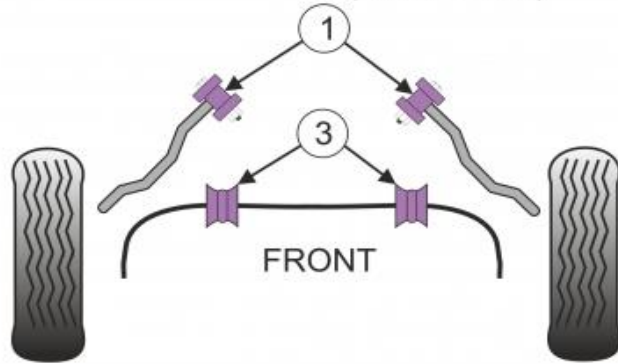

**POWERFLEX**

BMW E63 6 SERIES  
(2003 - 2010)

図番	品番	必要数	定価(税別)	1台分
1	PFF5-701	2	¥6,500	¥13,000
10	PFR5-710	2	¥5,200	¥10,400
11	PFR5-711	2	¥5,700	¥11,400
12	PFR5-712	2	¥6,100	¥12,200
13	PFR5-713	2	¥5,000	¥10,000
14	PFR5-4609-13.5	2	¥4,000	¥8,000
14	PFR5-4609-14.5	2	¥4,000	¥8,000
14	PFR5-4609-18	2	¥4,000	¥8,000
15	PFR5-715	2	¥5,700	¥11,400
16	PFR5-716	2	¥4,600	¥9,200
20	PFR5-720	2	¥9,300	¥18,600
20	PFR5-723	2	¥4,800	¥9,600
21	PFR5-722	2	¥9,300	¥18,600
21	PFR5-721	2	¥4,800	¥9,600
25	PFR5-725	2	¥4,800	¥9,600
26	PFR5-726	1	¥7,000	¥7,000