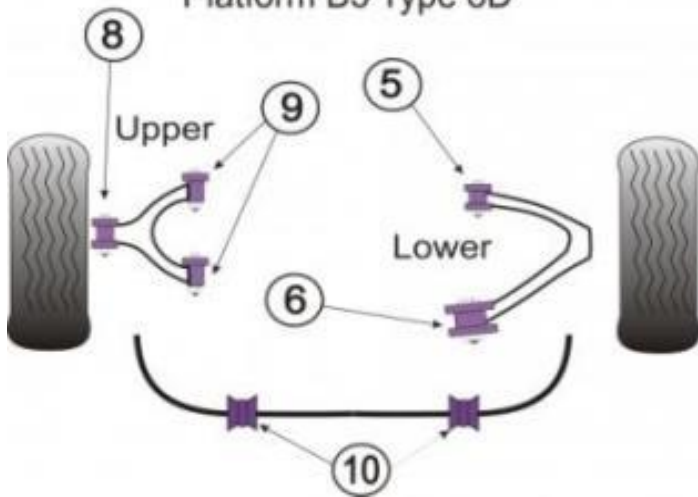

A4, S4, RS4, QUATTRO
Platform B5 Type 8D

図番	品番	必要数	定価(税別)	1台分
1	PFF3-201	2	¥6,200	¥12,400
2	PFF3-202	2	¥9,100	¥18,200
3	PFF3-203	4	¥3,800	¥15,200
3	PFF3-203G	4	¥7,600	¥30,400
4	PFF3-204-25	2	¥3,300	¥6,600
4	PFF3-204-27	2	¥3,300	¥6,600
4	PFF3-204-29	2	¥3,300	¥6,600
5	PFR3-205	2	¥3,300	¥6,600
6	PFR3-206	2	¥4,000	¥8,000
7	PFF3-213	4	¥3,800	¥15,200
8	PFR3-208	2	¥3,300	¥6,600
9	PFR3-212	4	¥3,800	¥15,200
10	PFR3-210-15	2	¥3,300	¥6,600
10	PFR3-210-16	2	¥3,300	¥6,600
11	PFF3-211	2	¥5,500	¥11,000